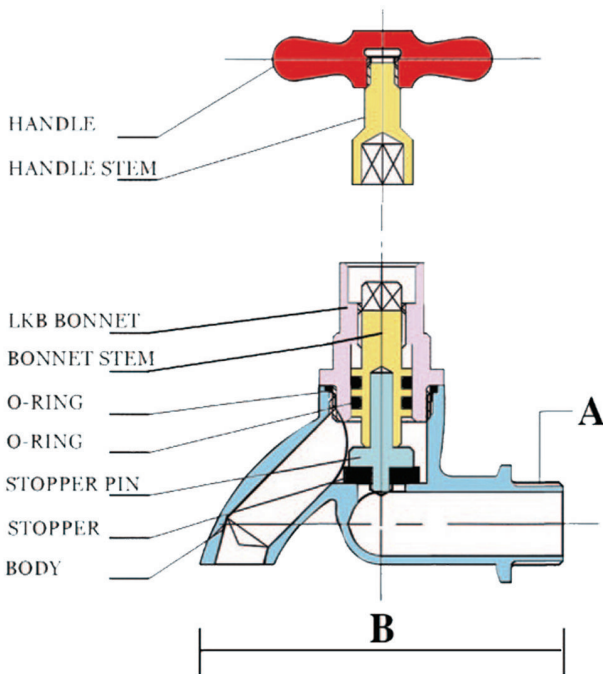

FORGING BRASS LOOSE KEY BIB TAP

Your trusted engineering partner

FORGING BRASS LOSSE KEY BIB TAP

ART NO	SIZE	A	B	C
1008	1/2" BS L/K	BPS 1/2"	85.6	56.5
1008A	1/2" LD L/K	BPS 1/2"	81.0	45.0

* All measurement in millimeters (mm)